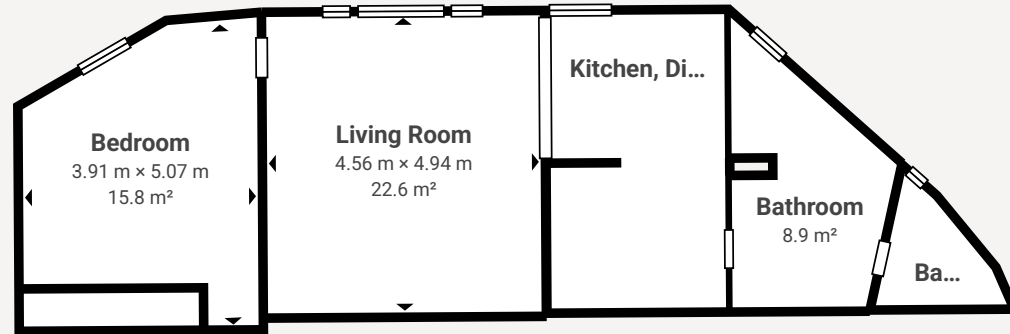

Layout

Floor 1

CUMBRE VILLAS
Amazing Villas, Stunning Views

+34 958 611 809

+34 647 881 853

sales@cumbrevillas.com

www.cumbrevillas.com