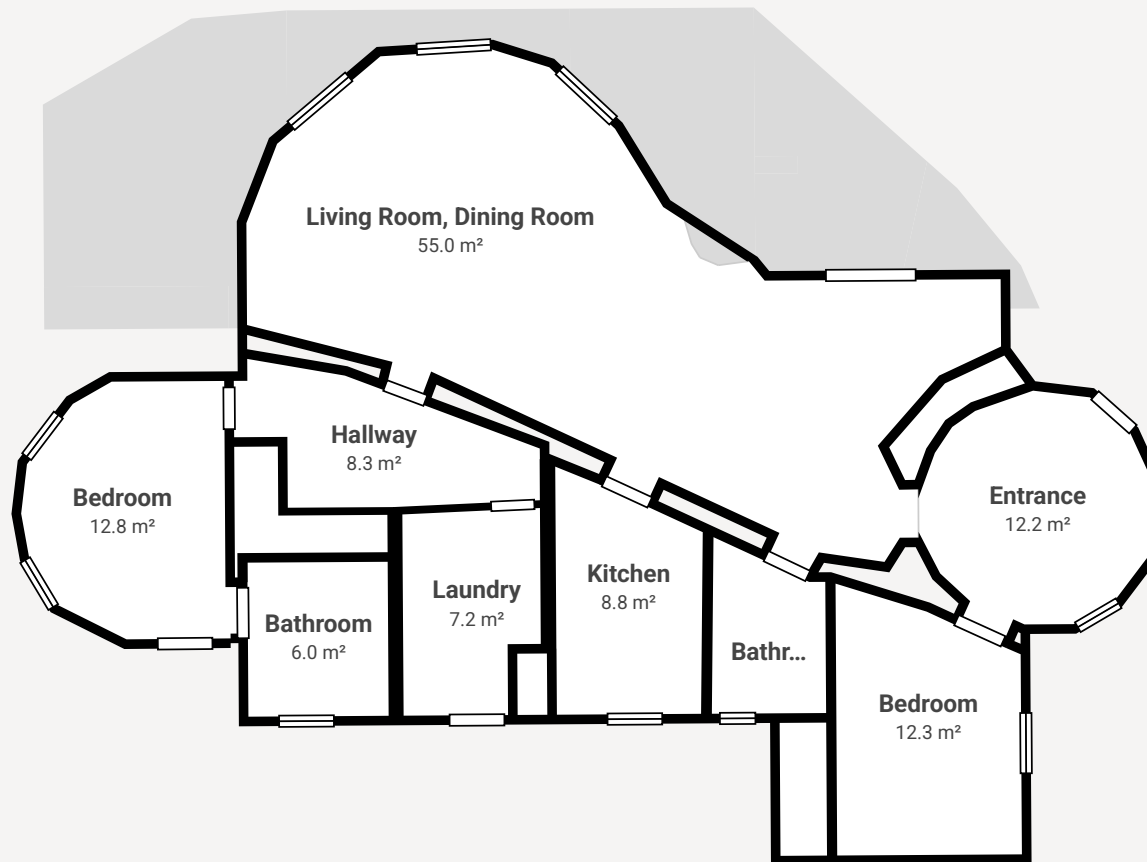

Floor 2

CUMBRE VILLAS
Amazing Villas, Stunning Views

+34 958 611 809

+34 647 881 853

sales@cumbrevillas.com

www.cumbrevillas.com